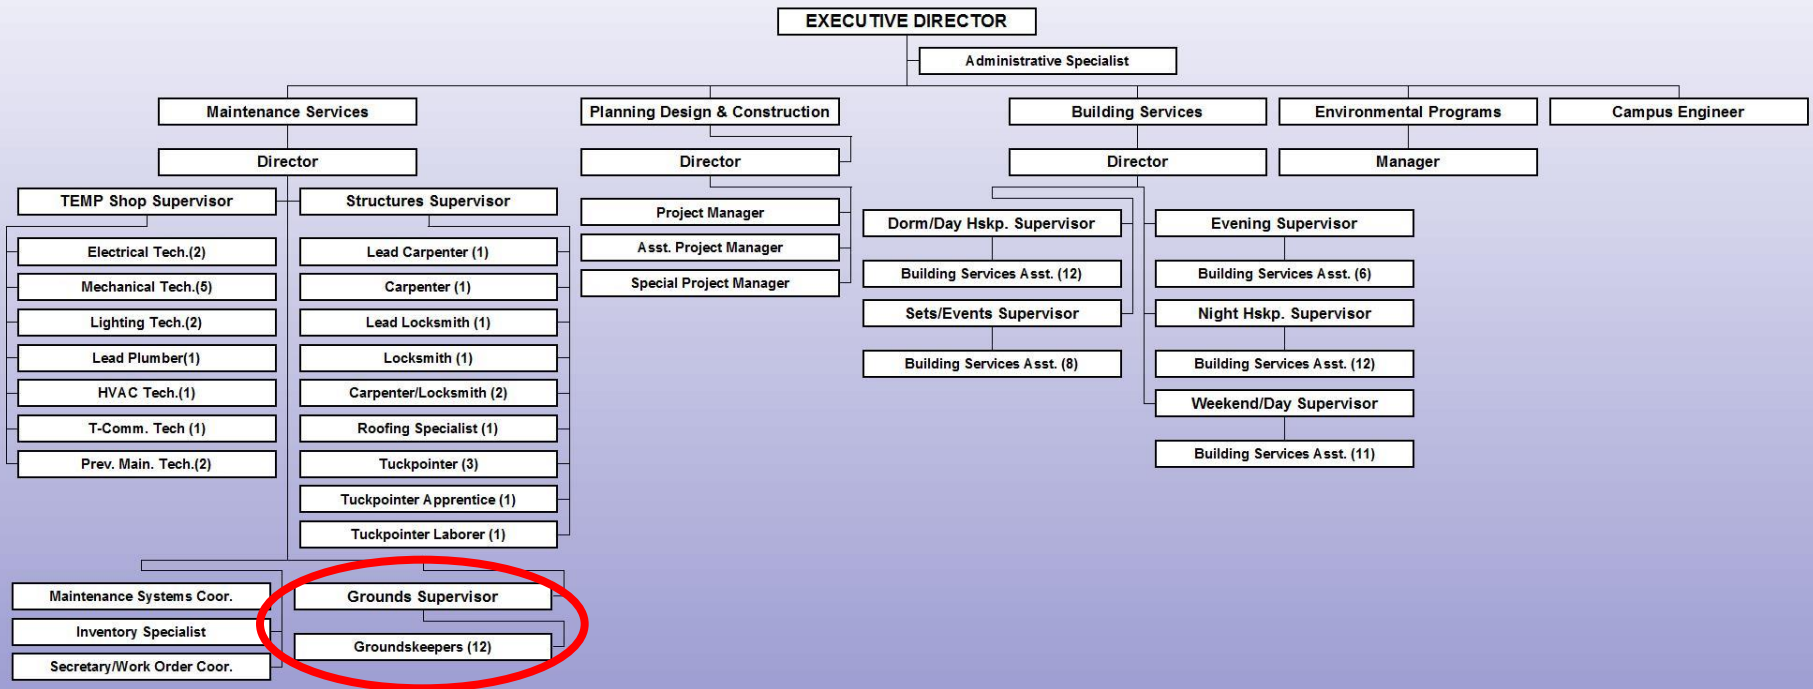

BUTLER UNIVERSITY

UNIVERSITY OPERATIONS

12 grounds staff

BUTLER UNIVERSITY

UNIVERSITY OPERATIONS

12 Grounds staff + 59 Bldg Services staff = 71

Snow Removal Procedures

- Start at 5:00 am or after 1”
- Three phases & Three teams
 - Parking lots and interior streets
 - Sidewalks
 - Hand shoveling (589 steps, entries and ramps)
- Prioritize students
 - ADA access
 - Residence halls
 - Dining facilities
 - Academic buildings
- Do not prioritize walks inside quad
- Typically do not clear city streets or private sidewalks
- Currently contract out west campus and UT