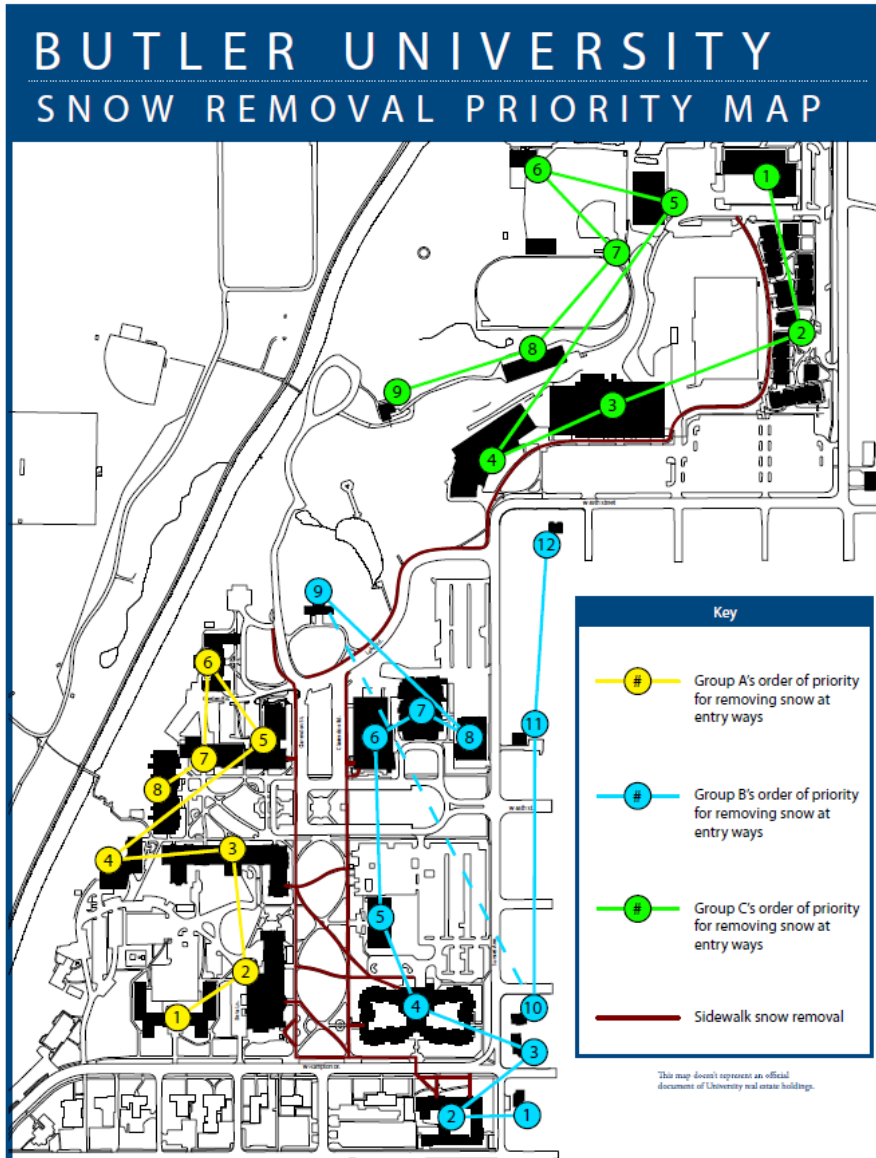

University Operations

Snow Removal Procedures

Butler University

Staff Assembly

295 Acres

Campus Snow Removal Statistics

- 220 acres (excluding west campus)
- 3.3 miles of streets
- 9.5 miles of sidewalks
- 1,814,483 sq ft or 42 acres of parking lots
- 226 doorways
- 363 steps and ADA ramps
- 2.5M sq. ft or 57 acres

BUTLER UNIVERSITY

UNIVERSITY OPERATIONS

12 grounds staff

BUTLER UNIVERSITY

UNIVERSITY OPERATIONS

12 Grounds staff + 59 Bldg Services staff = 71

Snow Removal Procedures

- Start at 5:00 am or after 1”
- Three phases & Three teams
 - Parking lots and interior streets
 - Sidewalks
 - Hand shoveling (589 steps, entries and ramps)
- Prioritize students
 - ADA access
 - Residence halls
 - Dining facilities
 - Academic buildings
- Do not prioritize walks inside quad
- Typically do not clear city streets or private sidewalks
- Currently contract out west campus and UT