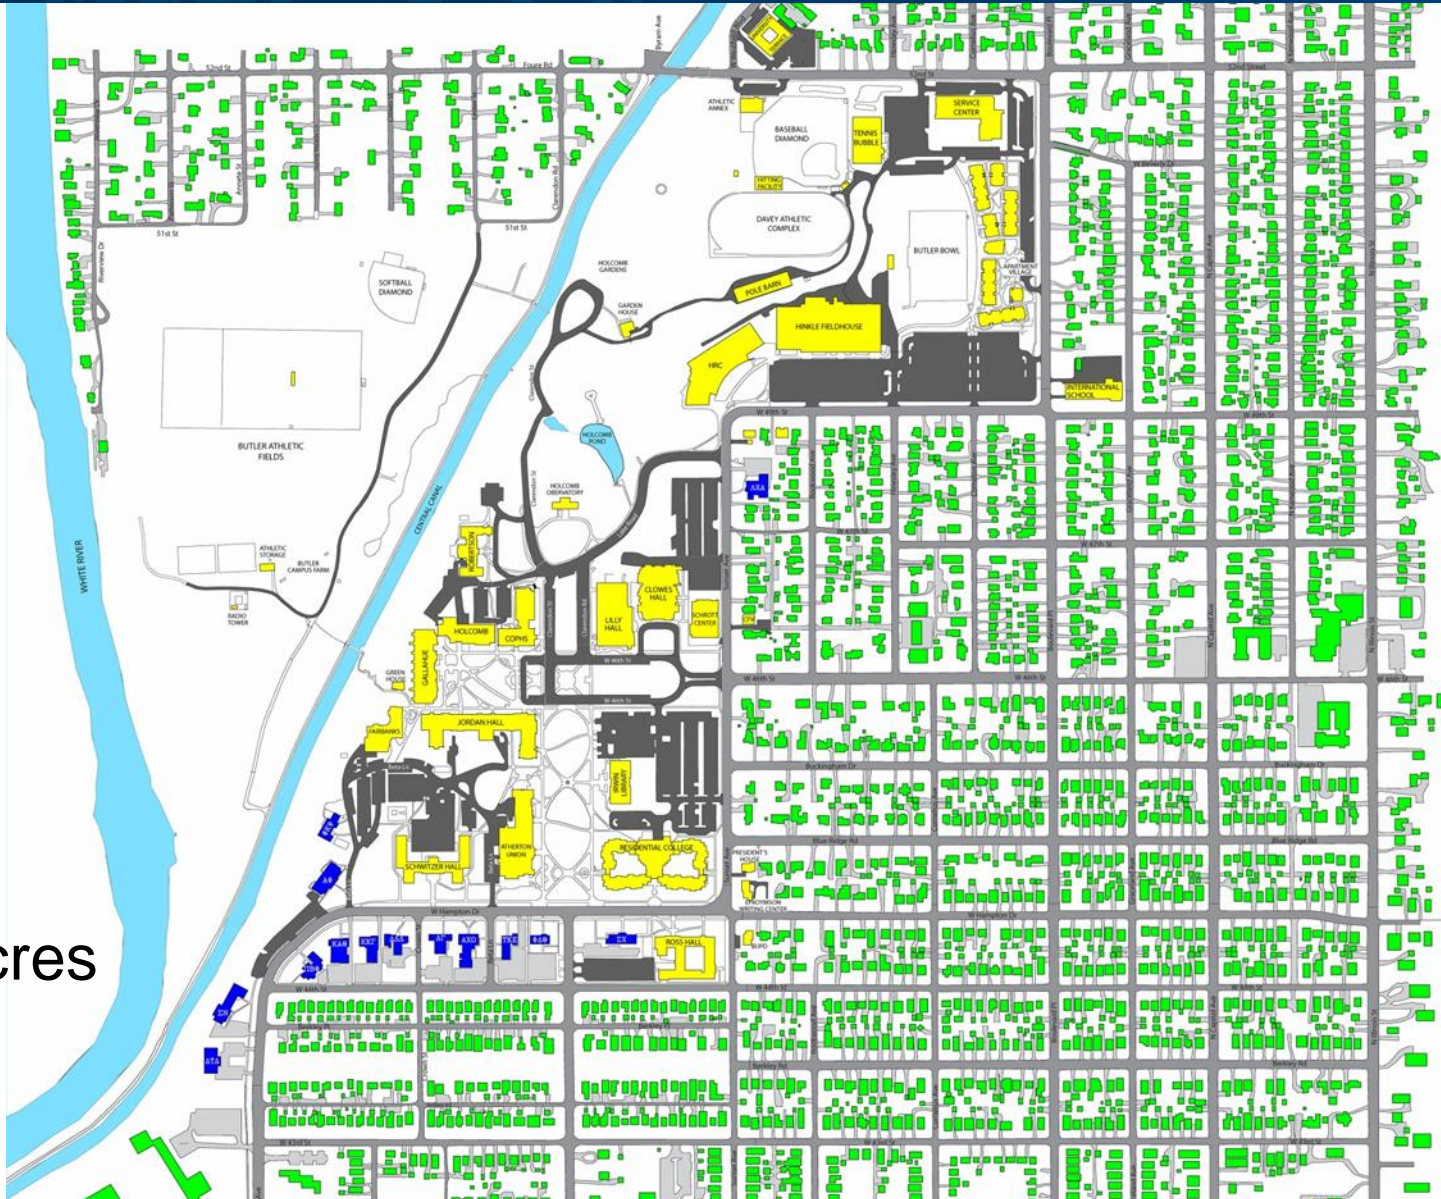

University Operations

Snow Removal Procedures

Butler University

Staff Assembly

295 Acres

Campus Snow Removal Statistics

- 220 acres (excluding west campus)
- 3.3 miles of streets
- 9.5 miles of sidewalks
- 1,814,483 sq ft or 42 acres of parking lots
- 226 doorways
- 363 steps and ADA ramps
- 2.5M sq. ft or 57 acres

BUTLER UNIVERSITY

UNIVERSITY OPERATIONS

12 grounds staff

BUTLER UNIVERSITY

UNIVERSITY OPERATIONS

12 Grounds staff + 59 Bldg Services staff = 71

Snow Removal Procedures

- Start at 5:00 am or after 1”
- Three phases & Three teams
 - Parking lots and interior streets
 - Sidewalks
 - Hand shoveling (589 steps, entries and ramps)
- Prioritize students
 - ADA access
 - Residence halls
 - Dining facilities
 - Academic buildings
- Do not prioritize walks inside quad
- Typically do not clear city streets or private sidewalks
- Currently contract out west campus and UT

139,505 pounds of ice melt and road salt

Snow Removal Team

Jamie Conner
Kevin Steckbeck
Dan Leonard
Mary Thompson
Carlos LaValle
Jose Contreras
Micheal Williams
William Young
Jaren Brown
Derek Leonard
Cruz Bonilla