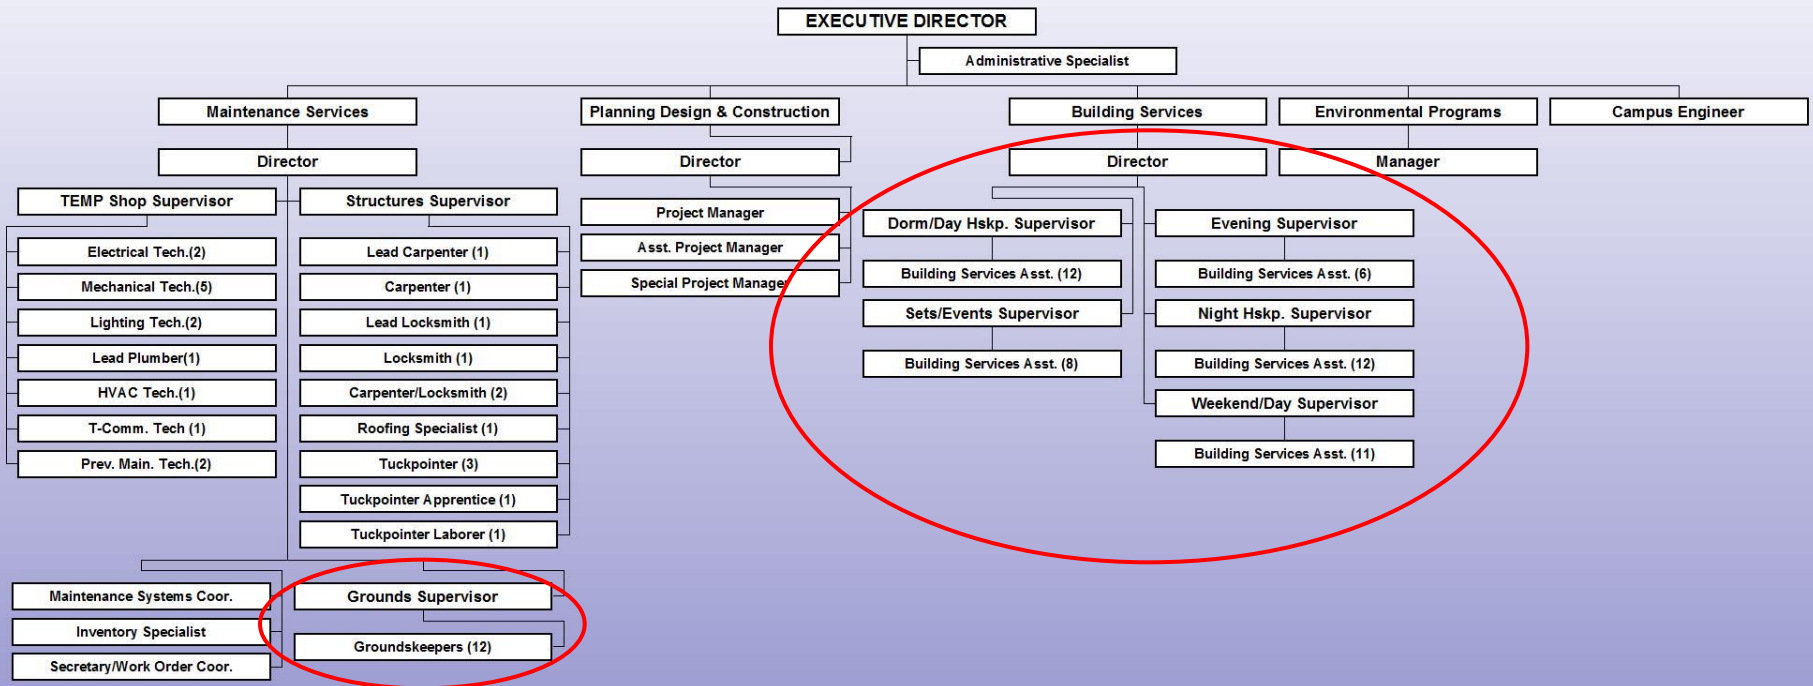

BUTLER UNIVERSITY

UNIVERSITY OPERATIONS

12 grounds staff

BUTLER UNIVERSITY

UNIVERSITY OPERATIONS

12 Grounds staff + 59 Bldg Services staff = 71

Snow Removal Procedures

- Start at 5:00 am or after 1”
- Three phases & Three teams
 - Parking lots and interior streets
 - Sidewalks
 - Hand shoveling (589 steps, entries and ramps)
- Prioritize students
 - ADA access
 - Residence halls
 - Dining facilities
 - Academic buildings
- Do not prioritize walks inside quad
- Typically do not clear city streets or private sidewalks
- Currently contract out west campus and UT